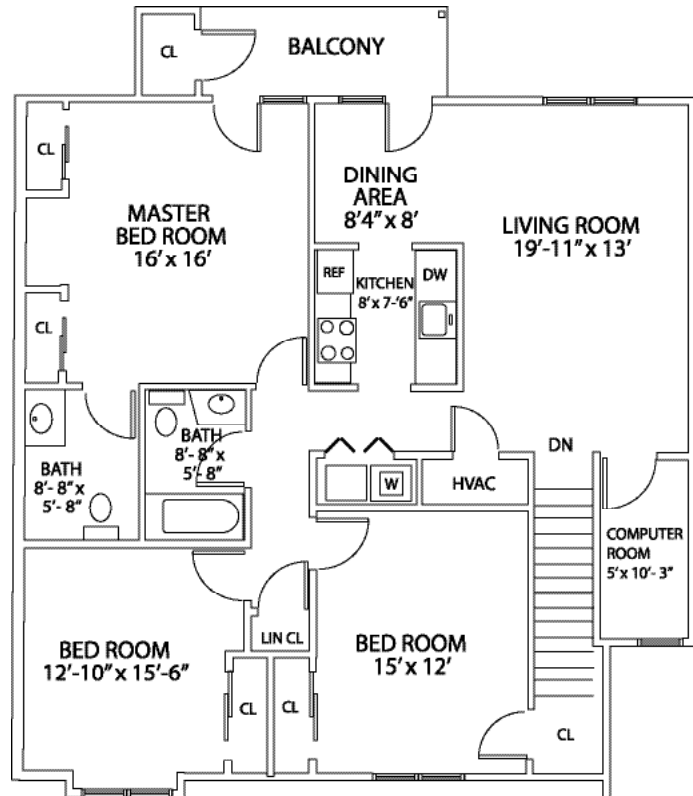

The Halfmoon

3 Bedrooms/2 Baths

The Halfmoon

Kitchen—8' x 7'-6"

Bedroom 1—16' x 16'

Bedroom 2—15' x 12'

Bedroom 3—12'-10" x 15'-6"

Living Room/Dining Room—27'-4" x 13'

Bath 1—8'-8" x 5'-8"

Bath 2—8'-8" x 5'-8"

Call (518) 274-7400
for more information

email: info@albanyriversedge.com