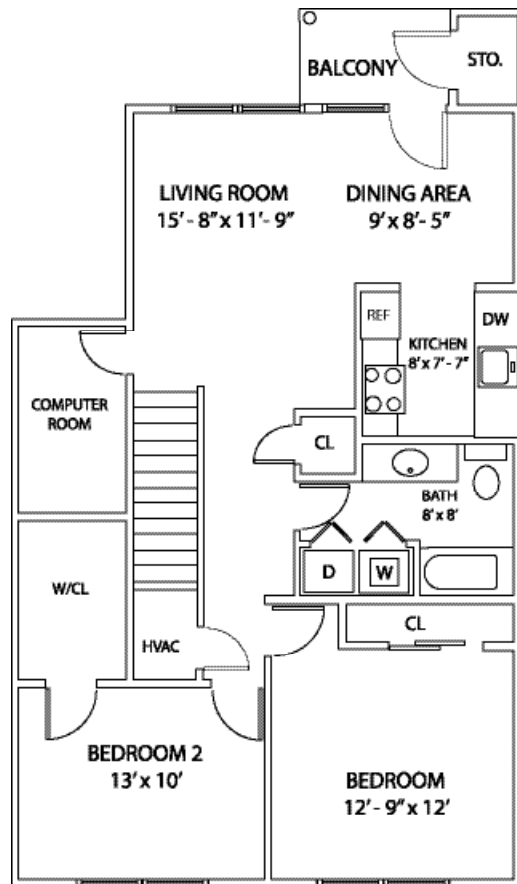

# The Heritage

2 Bedrooms/1 Bath

## The Heritage

Kitchen—8'-7" x 7'  
Bedroom 1—13' x 10'  
Bedroom 2—12'-9" x 12'  
Living Room/Dining Room—25'-4" x 11'-9"  
Bath 1—8' x 8'

Call (518) 274-7400  
for more information  
email: [info@albanyriversedge.com](mailto:info@albanyriversedge.com)